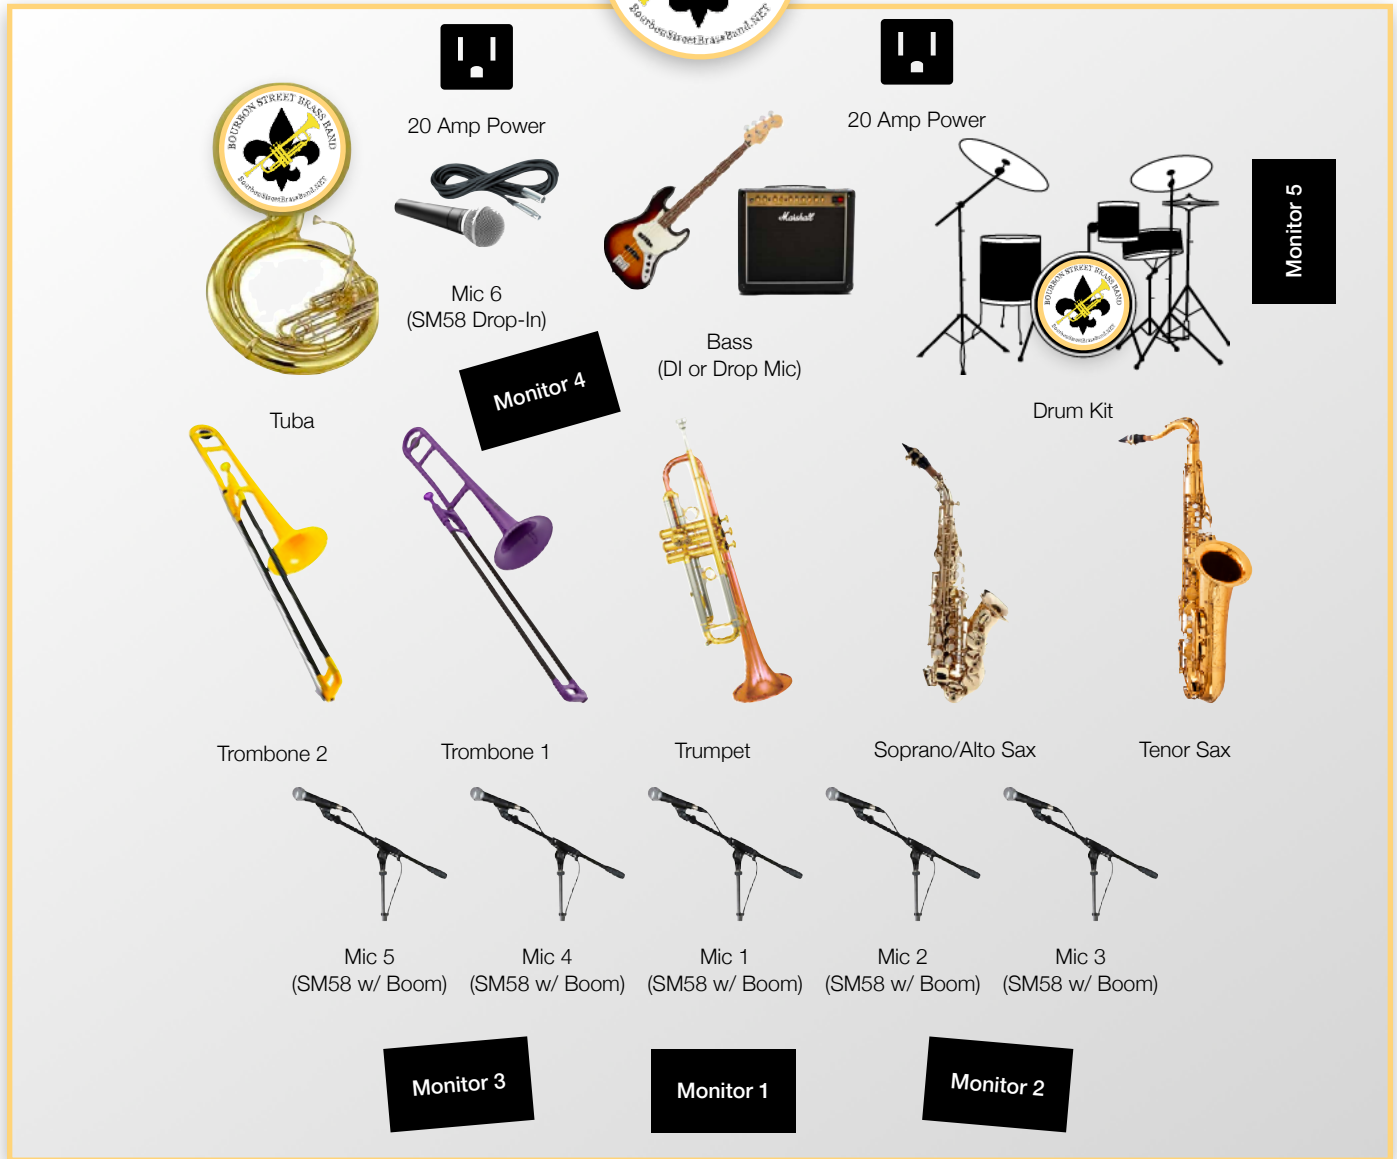

7-Piece Stage Plot

With Sound Re-enforcement

Todd Gray, Leader

E: info@bourbonstreetbrassband.net

C: 415-305-9489

Mic Inputs

1. Trumpet/Vocals
2. Soprano/Alto Sax
3. Tenor Sax
4. Trombone 1
5. Trombone 2
6. Tuba

Drum Mic Inputs

1. Snare Drum
2. Kick Drum
3. Tom 1
4. Tom 2
5. Overhead Left
6. Overhead Right

Monitor Mixes

1. Leader/Trumpet
2. Saxes (Right)
3. Trombones (Left)
4. Sousaphone/Bass
5. Drums